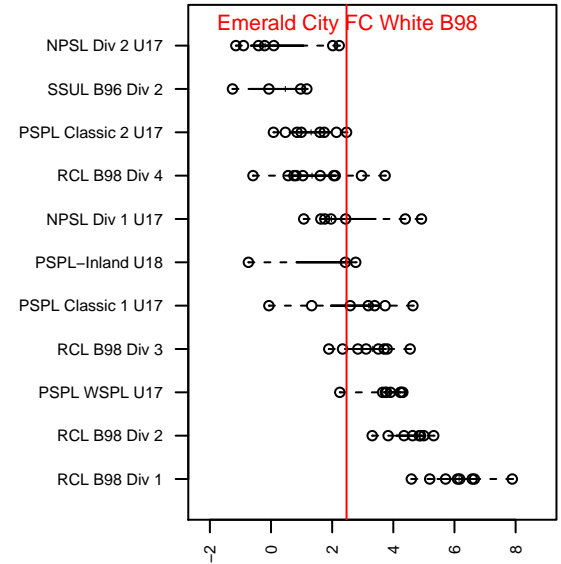

Emerald City FC White B98

Emerald City FC
 Seattle, WA
 B98 total strength=1497
 attack=10.87 defense=11.51
 fall league = PSPL Classic 2 U17
 notes= CJ Hamel 2013-15

alt names used:
 Emerald City FC M98 White
 Emerald City FC M98 White
 EMERALD CITY FC M98 WHITE (WA)

Venues played:
 2015 RVS Classic BU17-19
 2015 Crossfire Select BU16-17
 2015 PSPL Classic 2 U17
 2015 WA Cup HS Silver U17

Emerald City FC White B98
 Dots are actual minus expected GF (blue circles) and GA (red triangles).
 Blue line is smoothed change in attack strength. Red is smoothed change in defense strength.

**attack and defense variance (black dot)
relative to other teams
and top 10 in region**

**attack and defense rating
relative to others at age
and all opponents in last 13 months**

Performance relative to 13 month average