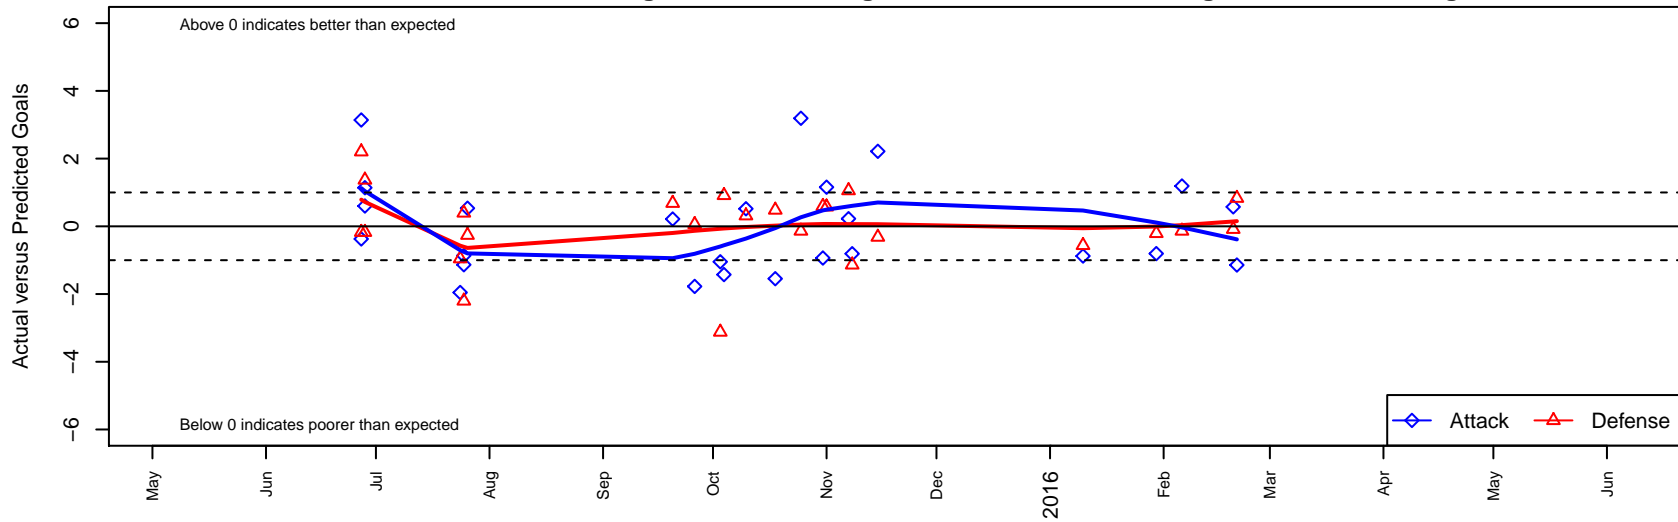

Emerald City FC White B98

Emerald City FC
 Seattle, WA
 B98 total strength=1497
 attack=10.87 defense=11.51
 fall league = PSPL Classic 2 U17
 notes= CJ Hamel 2013-15

alt names used:
 Emerald City FC M98 White
 Emerald City FC M98 White
 EMERALD CITY FC M98 WHITE (WA)

Venues played:
 2015 RVS Classic BU17-19
 2015 Crossfire Select BU16-17
 2015 PSPL Classic 2 U17
 2015 WA Cup HS Silver U17

Emerald City FC White B98
 Dots are actual minus expected GF (blue circles) and GA (red triangles).
 Blue line is smoothed change in attack strength. Red is smoothed change in defense strength.

**attack and defense variance (black dot)
relative to other teams
and top 10 in region**

**attack and defense rating
relative to others at age
and all opponents in last 13 months**

Performance relative to 13 month average